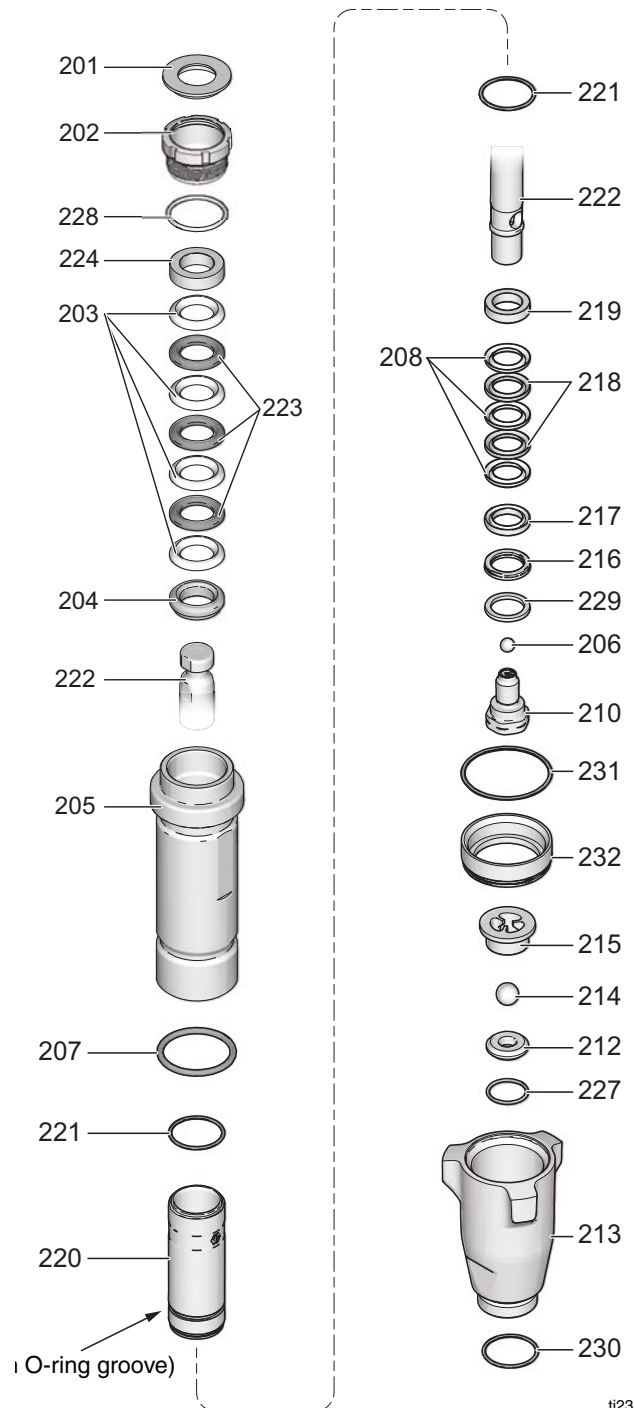

Parts - Pump 16X414, 16X418

Ref.	Part	Description	Qty.
201*†	179810	SEAL, throat	1
202	193046	NUT, packing	1
203*†	192692	V-PACKING, throat, V-Max, UHMWPE, blue	3
204*†	15C987	GLAND, male, throat,	1
205		CYLINDER, pump	1
	16X450	Model 16X414	
	16X456	Model 16X418	
206		BALL check	1
	105444*	Model 16X414 (Stainless steel)	
	119259†	Model 16X418 (Ceramic)	
207*†	156593	PACKING, o-ring	1
208*†	192693	V-PACKING, piston, V-MAX, UHMWPE, blue	3
210	287877	VALVE, piston	1
212		KIT, seat, carbide	1
	239922	Model 16X414, <i>includes 214, 215, 227</i>	
	244571	Model 16X418 <i>includes 214, 227</i>	
213		VALVE, intake (foot)	1
	15C785	Model 16X414	
	287878	Model 16X418	
214		BALL, check, inlet	1
	105445*	Model 16X414 (Stainless steel)	
	111453†	Model 16X418 (Ceramic)	
	102972	Model 16X418 (Stainless steel)	
215		GUIDE, ball	1
	192624	Model 16X414	
	196967	Model 16X418	
216*†	118503	WIPER, piston	1
217*†	178969	GLAND, female, piston	1
218*†	178939	V-PACKING, leather, piston	2
219*†	196880	GLAND, male, piston	1
220	248209	SLEEVE, cylinder	1
221*†	108526	O-RING, ptfe	1
222		ROD, piston	1
	16X434	Model 16X414	
	16X440	Model 16X418	
223*†	178940	V-PACKING, leather, throat	2
224*†	15C988	GLAND, female, throat	1
227		O-RING, ptfe	1
	107079*	Model 16X414	
	108526†	Model 16X418	
228*†	158776	O-RING	1
229*†	15C997	WASHER, backup	1
230*	118494	O-RING, fluoroelastomer (Model 16X414)	1
231†	107098	O-RING (Model 16X418 only)	1
232	15G494	SPACER, sleeve (Model 16X418 only)	1

* These parts are also included in Repair Kit 248212, which may be purchased separately.

† These parts are also included in Repair Kit 24V063, which may be purchased separately.

ti23511a